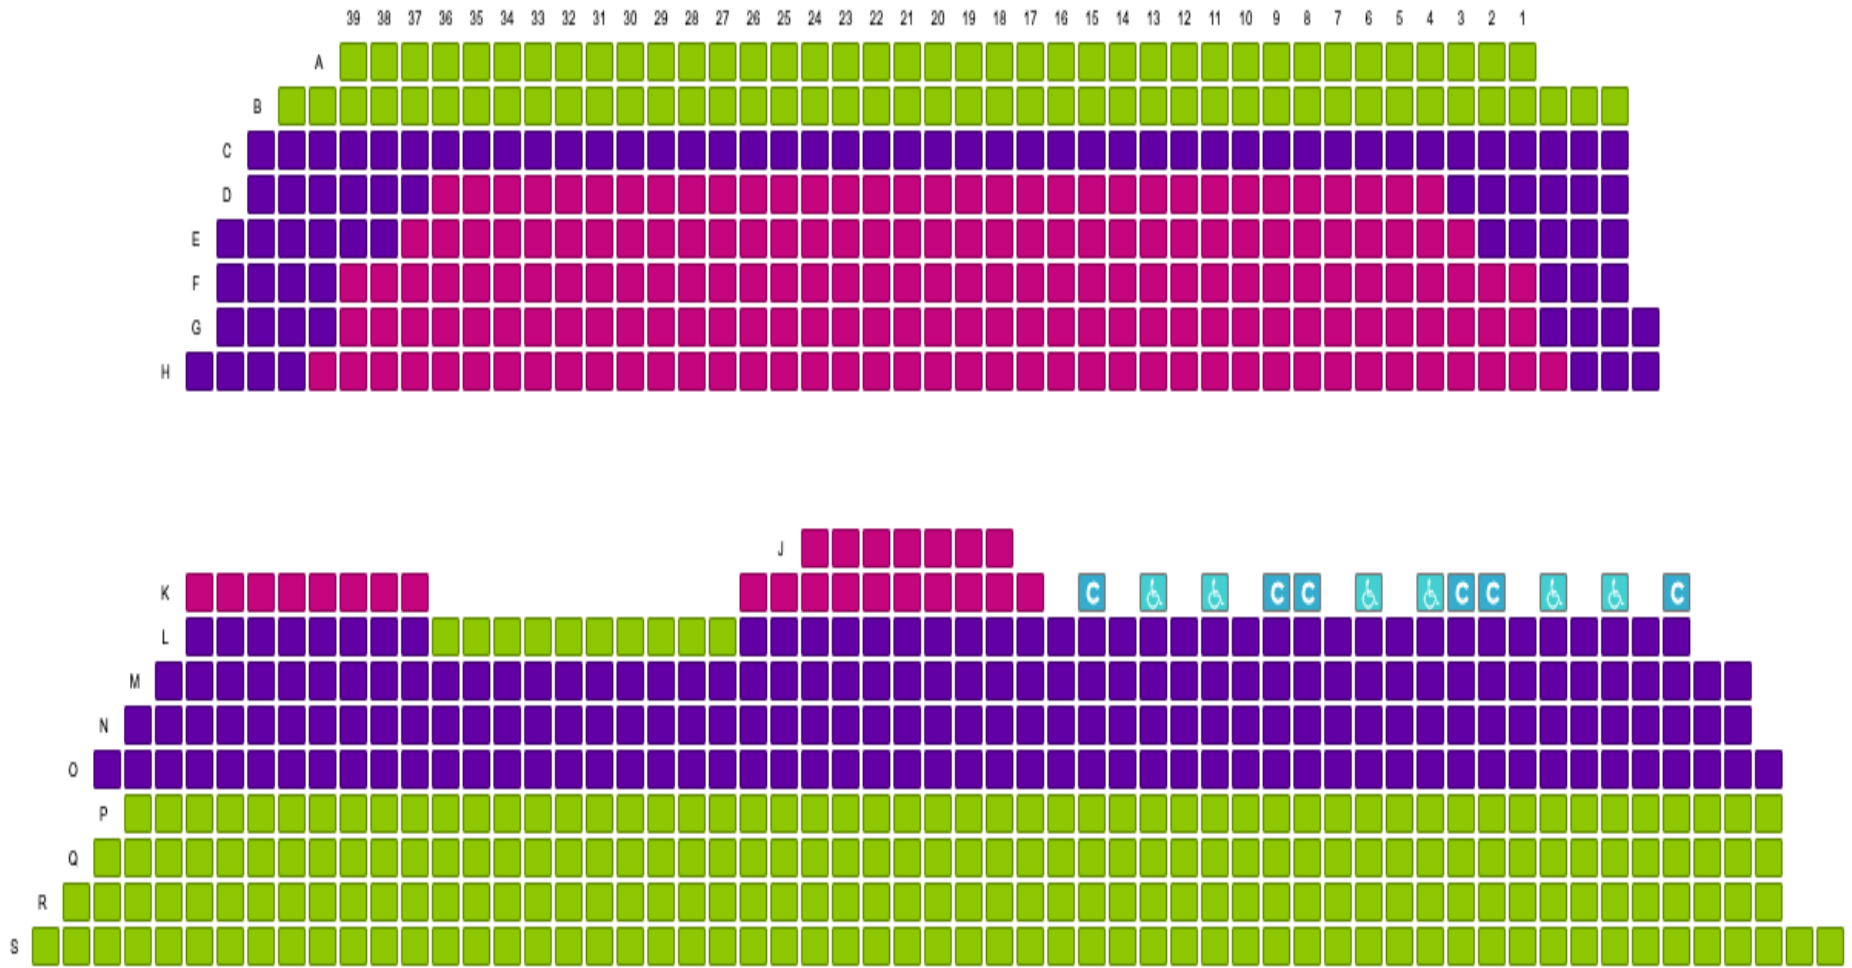

# The Pops Orchestra Seating Charts 2023-2024

## SCF Neel Seating Chart with Price Points

More detailed seating charts available at: <https://thepopsorchestra.org/venues/>

■ = General Seats; 
 ■ = Premium Seats; 
 ■ = Ultra Seats