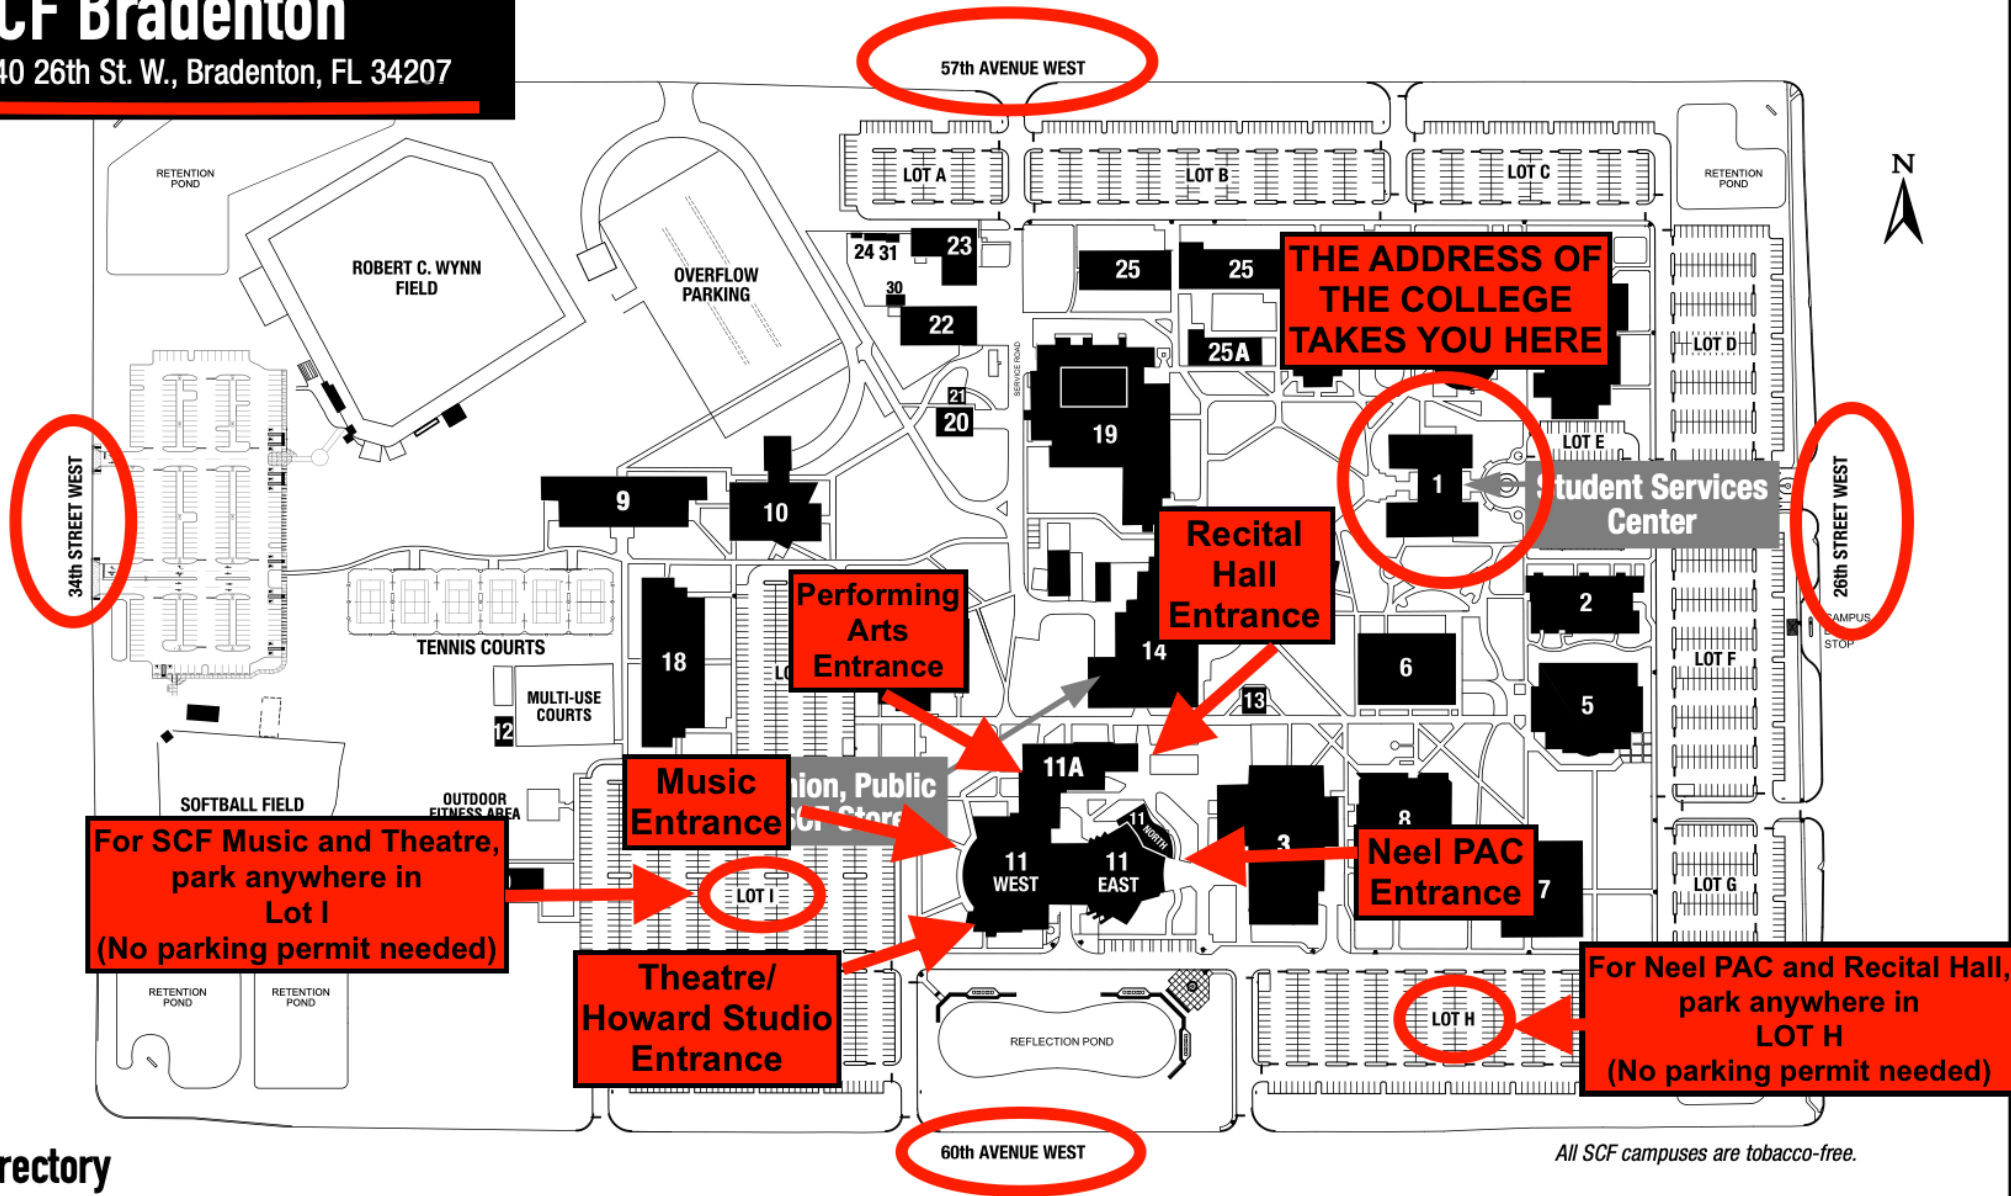

# SCF Bradenton

5840 26th St. W., Bradenton, FL 34207

## Directory

### 1 Student Services Center

- 2 Radiography Lab and Dental Hygiene Clinic
- 3 Library & Learning Center and Family Heritage House
- 4 Campus Ministry/Student Services Annex
- 5 Academic Resource Center
- 6 Information Technology Center
- 7 Office Complex
- 8 Center for Advanced Technology & Innovation (Opening Spring 2021)

- 9 Classroom Building
- 10 Art & Design
- 11 EAST: SCF Neel Performing Arts Center  
WEST: Music and Theatre  
Howard Studio Theatre
- 11A Studio for the Performing Arts (Opening Spring 2021)
- 12 Theatre/Athletics Warehouse
- 13 Performance Pavilion