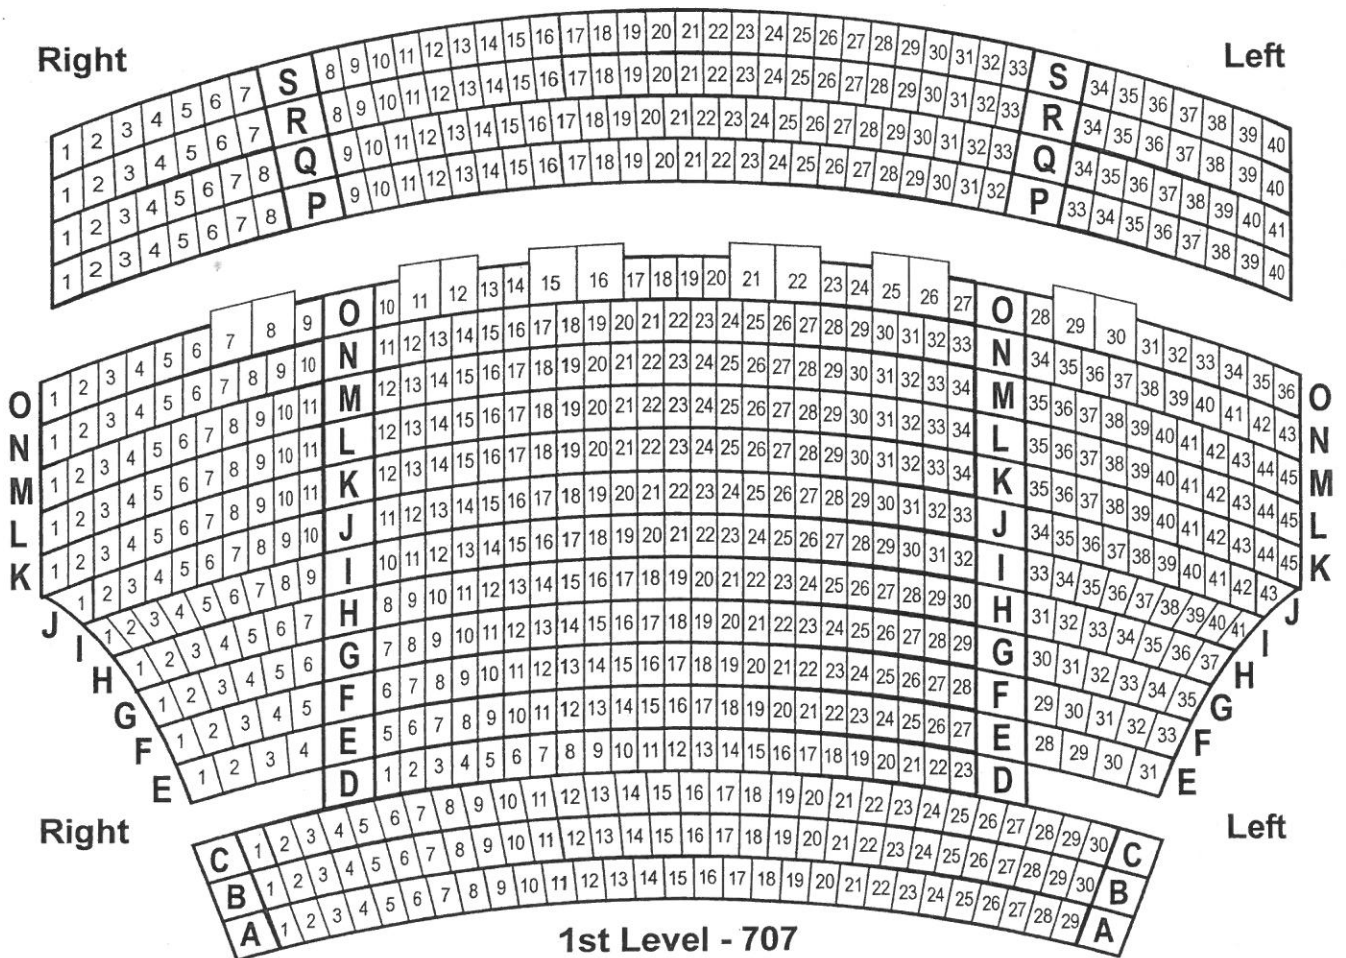

# Riverview Performing Arts Center

## Seating Chart

Total Seats - 1003