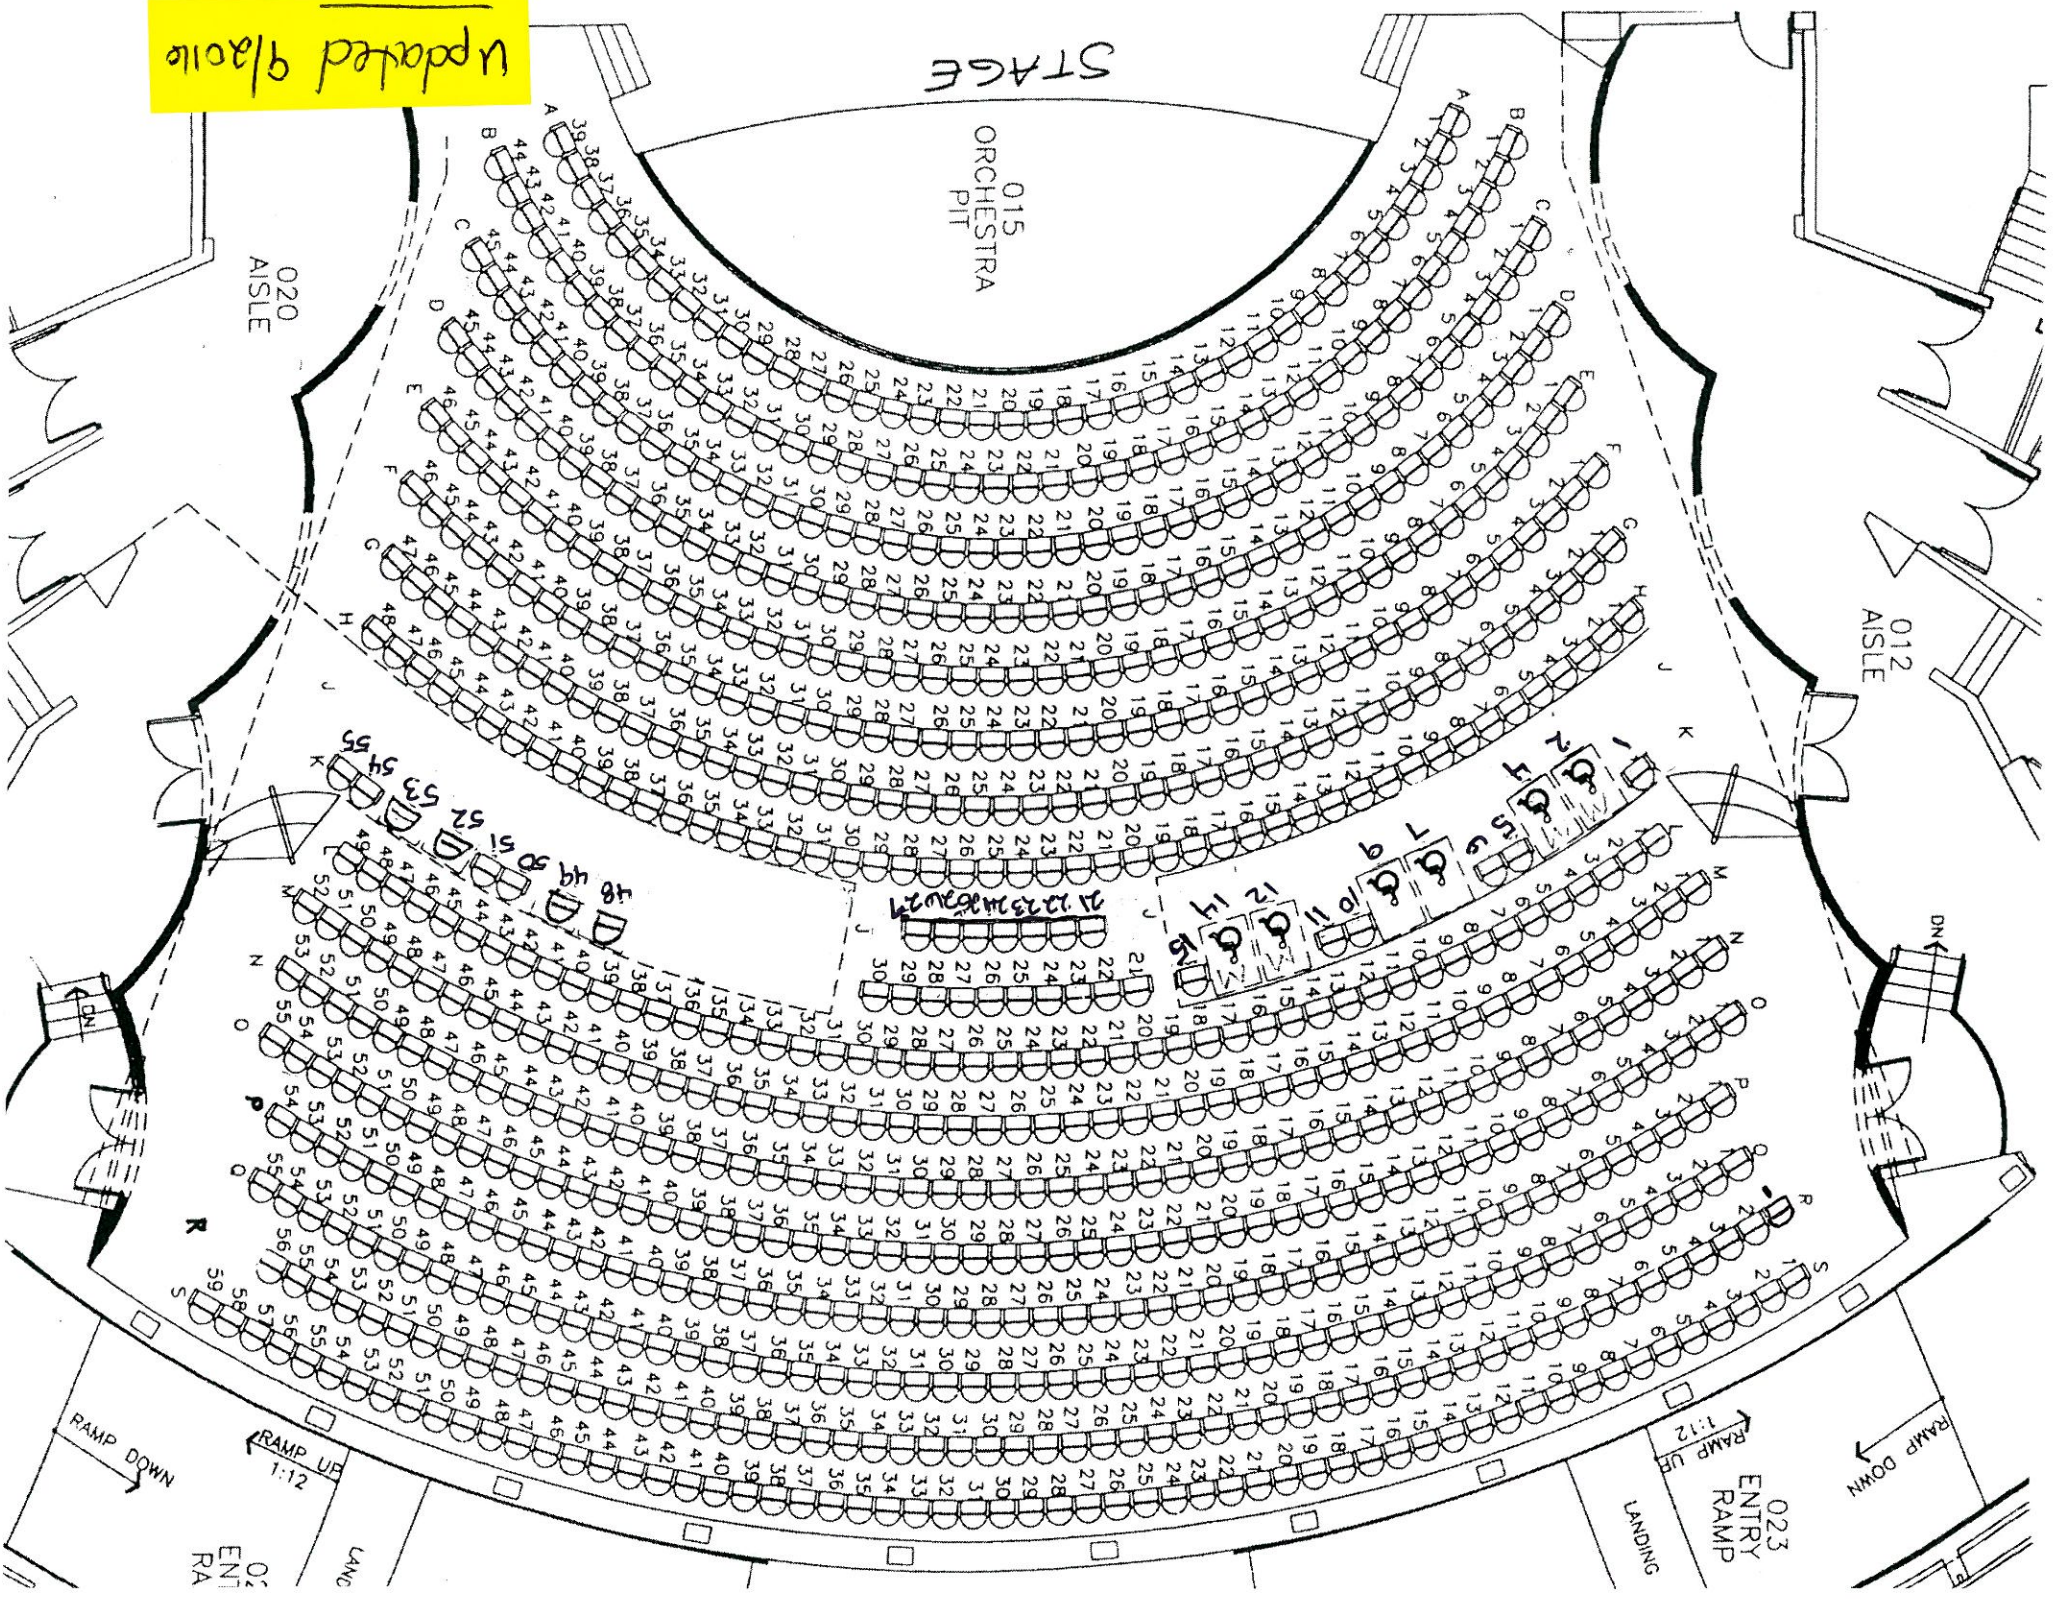

Updated 9/16/16

STAGE

ORCHESTRA
PIT

020
AISLE

012
AISLE

RAMP DOWN

RAMP UP
1:12

RAMP UP
1:12

RAMP DOWN

02
ENT
RA

LAND

LANDING

023
ENTRY
RAMP